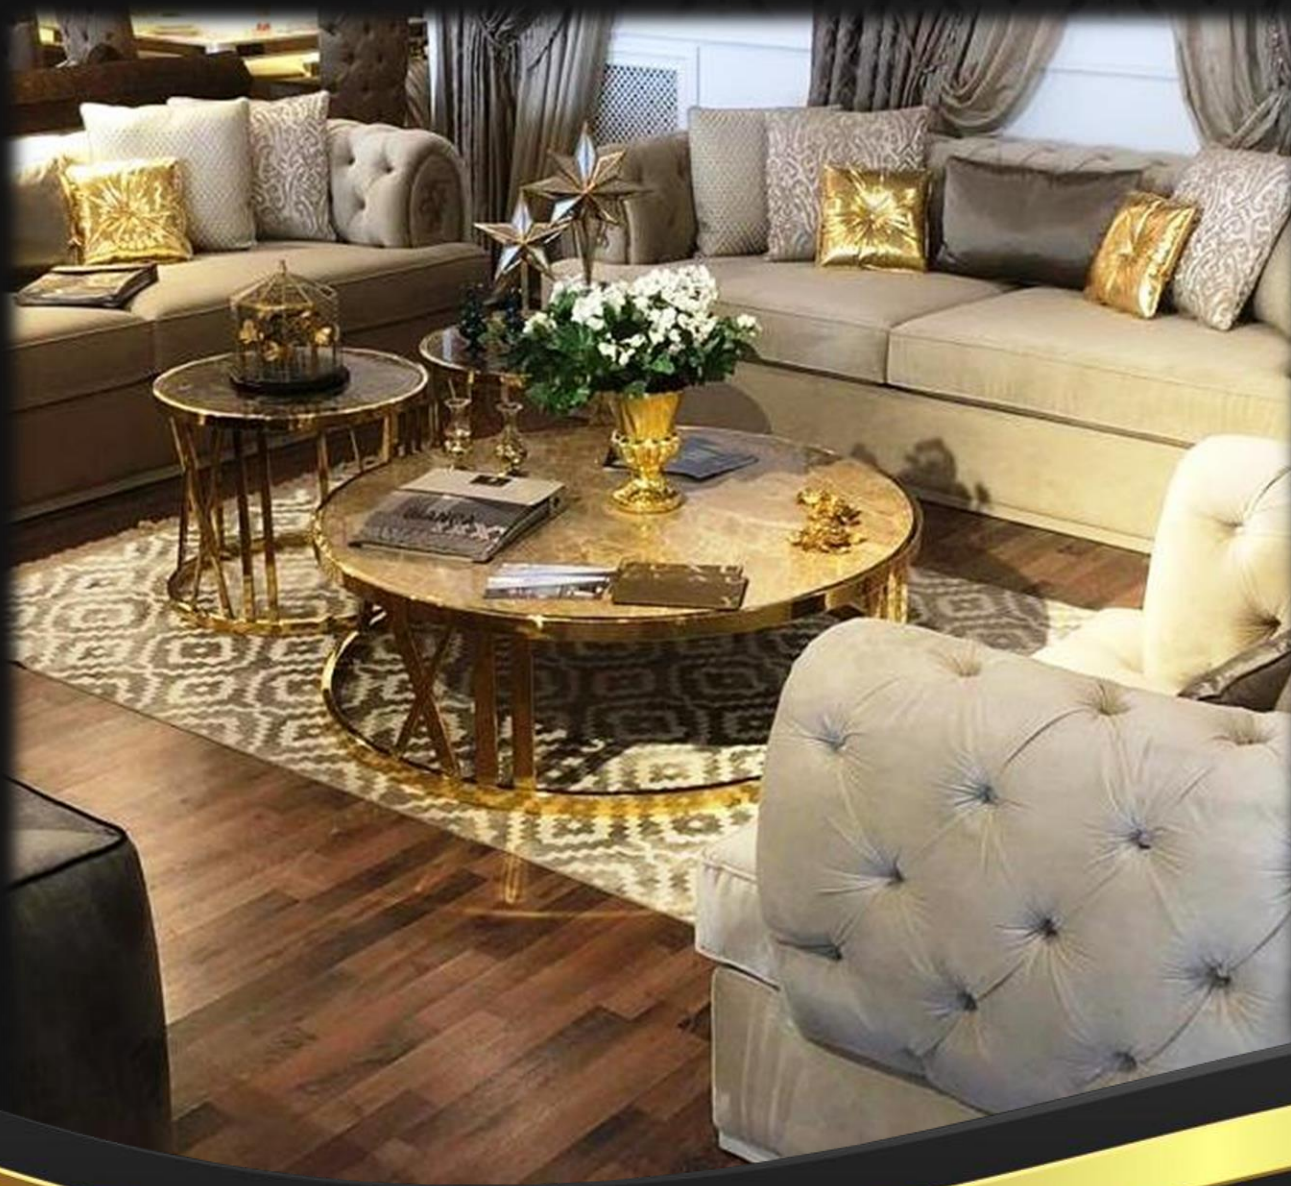

Metal / Brass Furniture